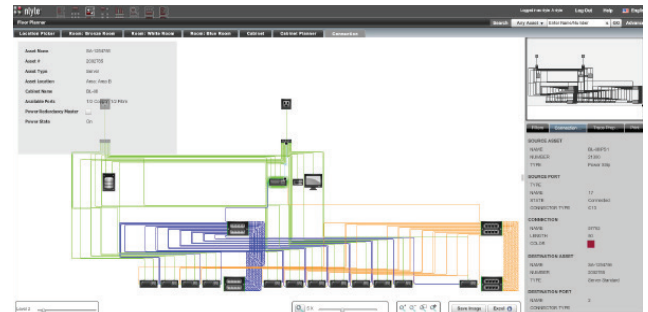

# Nlyte Hosting Service

**FLOOR PLAN WITH RESOURCE VISUALIZATION**

**MULTI-CABINET RESOURCES OVERLAY VISUALIZATION**

**INTERACTIVE VISUALIZATION OF YOUR CABINET**

**POWER AND DATA CONNECTIVITY VISUALIZATION**

**AT-A-GLANCE BUSINESS MANAGEMENT METRICS**

**DEDICATED WORKFLOW ENGINE**