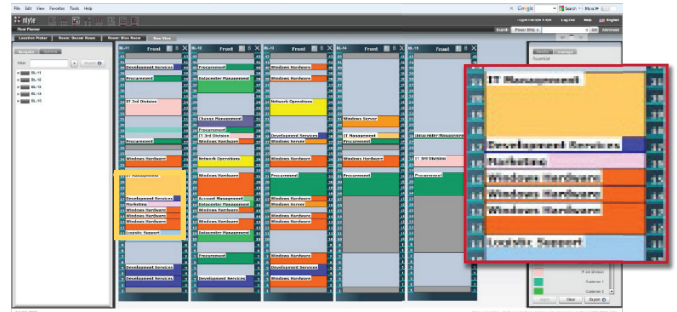

#### Nlyte Hosting Key Features

- DCIM industry's only central repository of contextual data center asset information and interrelationships
- Patented asset placement optimization
- Sophisticated "what if" modeling supported by the industry's first integrated Business Intelligence engine
- Powerful, flexible workflow engine for daily operational and long-term asset lifecycle management
- Refined data-driven modeling and capacity visualization of data center asserts, space and power
- Complete power and network connection management
- Off-the-shelf integration with BMC, HPE, ServiceNow, VMware, Microsoft and Citrix
- Robust web services API for rapid integration to 3rd party apps

#### How Nlyte Hosting Works

Nlyte Hosting Service provides the entire environment where the customer's DCIM deployment resides-maintaining the server, network connection, software components and updates of Nlyte software. Customers no longer need to acquire and maintain these infrastructure elements.

# Nlyte Hosting Service

**FLOOR PLAN WITH RESOURCE VISUALIZATION**

**MULTI-CABINET RESOURCES OVERLAY VISUALIZATION**

**INTERACTIVE VISUALIZATION OF YOUR CABINET**

**POWER AND DATA CONNECTIVITY VISUALIZATION**