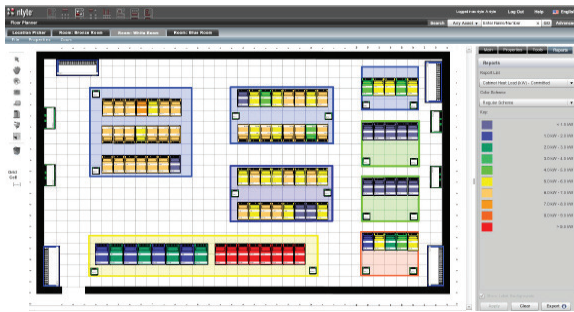

#### Nlyte Hosting Key Features

- DCIM industry's only central repository of contextual data center asset information and interrelationships
- Patented asset placement optimization
- Sophisticated "what if" modeling supported by the industry's first integrated Business Intelligence engine
- Powerful, flexible workflow engine for daily operational and long-term asset lifecycle management
- Refined data-driven modeling and capacity visualization of data center asserts, space and power
- Complete power and network connection management
- Off-the-shelf integration with BMC, HPE, ServiceNow, VMware, Microsoft and Citrix
- Robust web services API for rapid integration to 3rd party apps

# Nlyte Hosting Service

**FLOOR PLAN WITH RESOURCE VISUALIZATION**

**MULTI-CABINET RESOURCES OVERLAY VISUALIZATION**

**INTERACTIVE VISUALIZATION OF YOUR CABINET**

**POWER AND DATA CONNECTIVITY VISUALIZATION**