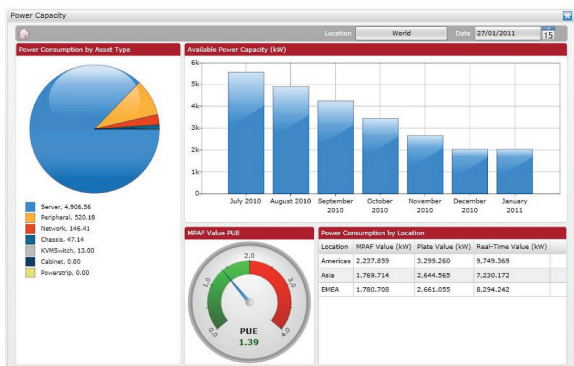

# Nlyte Hosting Service

**FLOOR PLAN WITH RESOURCE VISUALIZATION**

**MULTI-CABINET RESOURCES OVERLAY VISUALIZATION**

**INTERACTIVE VISUALIZATION OF YOUR CABINET**

**POWER AND DATA CONNECTIVITY VISUALIZATION**

**AT-A-GLANCE BUSINESS MANAGEMENT METRICS**

**DEDICATED WORKFLOW ENGINE**