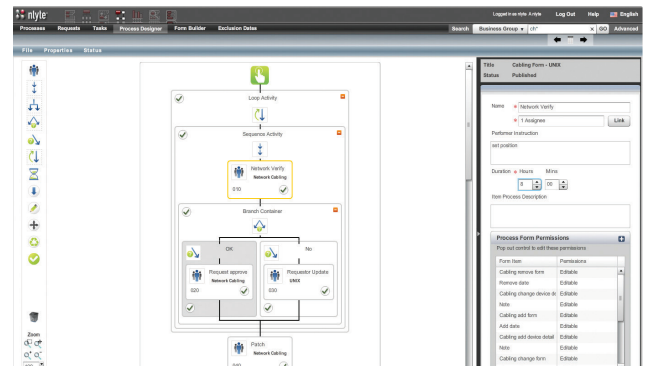

#### How Nlyte Hosting Works

Nlyte Hosting Service provides the entire environment where the customer's DCIM deployment resides-maintaining the server, network connection, software components and updates of Nlyte software. Customers no longer need to acquire and maintain these infrastructure elements.

# Nlyte Hosting Service

**FLOOR PLAN WITH RESOURCE VISUALIZATION**

**MULTI-CABINET RESOURCES OVERLAY VISUALIZATION**

**INTERACTIVE VISUALIZATION OF YOUR CABINET**

**POWER AND DATA CONNECTIVITY VISUALIZATION**

**AT-A-GLANCE BUSINESS MANAGEMENT METRICS**

**DEDICATED WORKFLOW ENGINE**